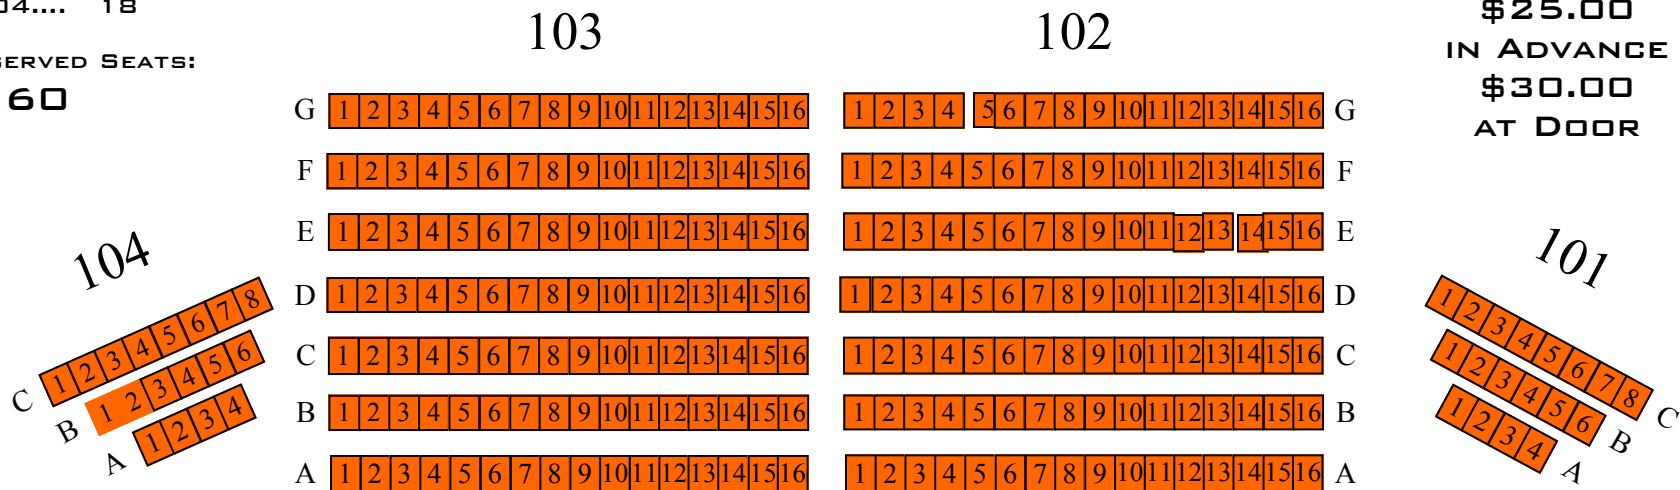

### OCTOBER 9, 2009

Seats shaded in  are unavailable. This chart reflects reserved (Artist Circle) seating ONLY, not \*General Admission Seating. This chart will be updated daily and we will do our best to accommodate your seat choice.

*\*General Admission seating is determined on a first come, first served basis the evening of the event.*

SEAT TOTALS:  
 SECTION 101.... 18  
 SECTION 102.... 112  
 SECTION 103.... 112  
 SECTION 104.... 18

TOTAL RESERVED SEATS:  
**260**

ALL RESERVED SEATS FOR THIS EVENT ARE:  
**\$25.00**  
 IN ADVANCE  
**\$30.00**  
 AT DOOR